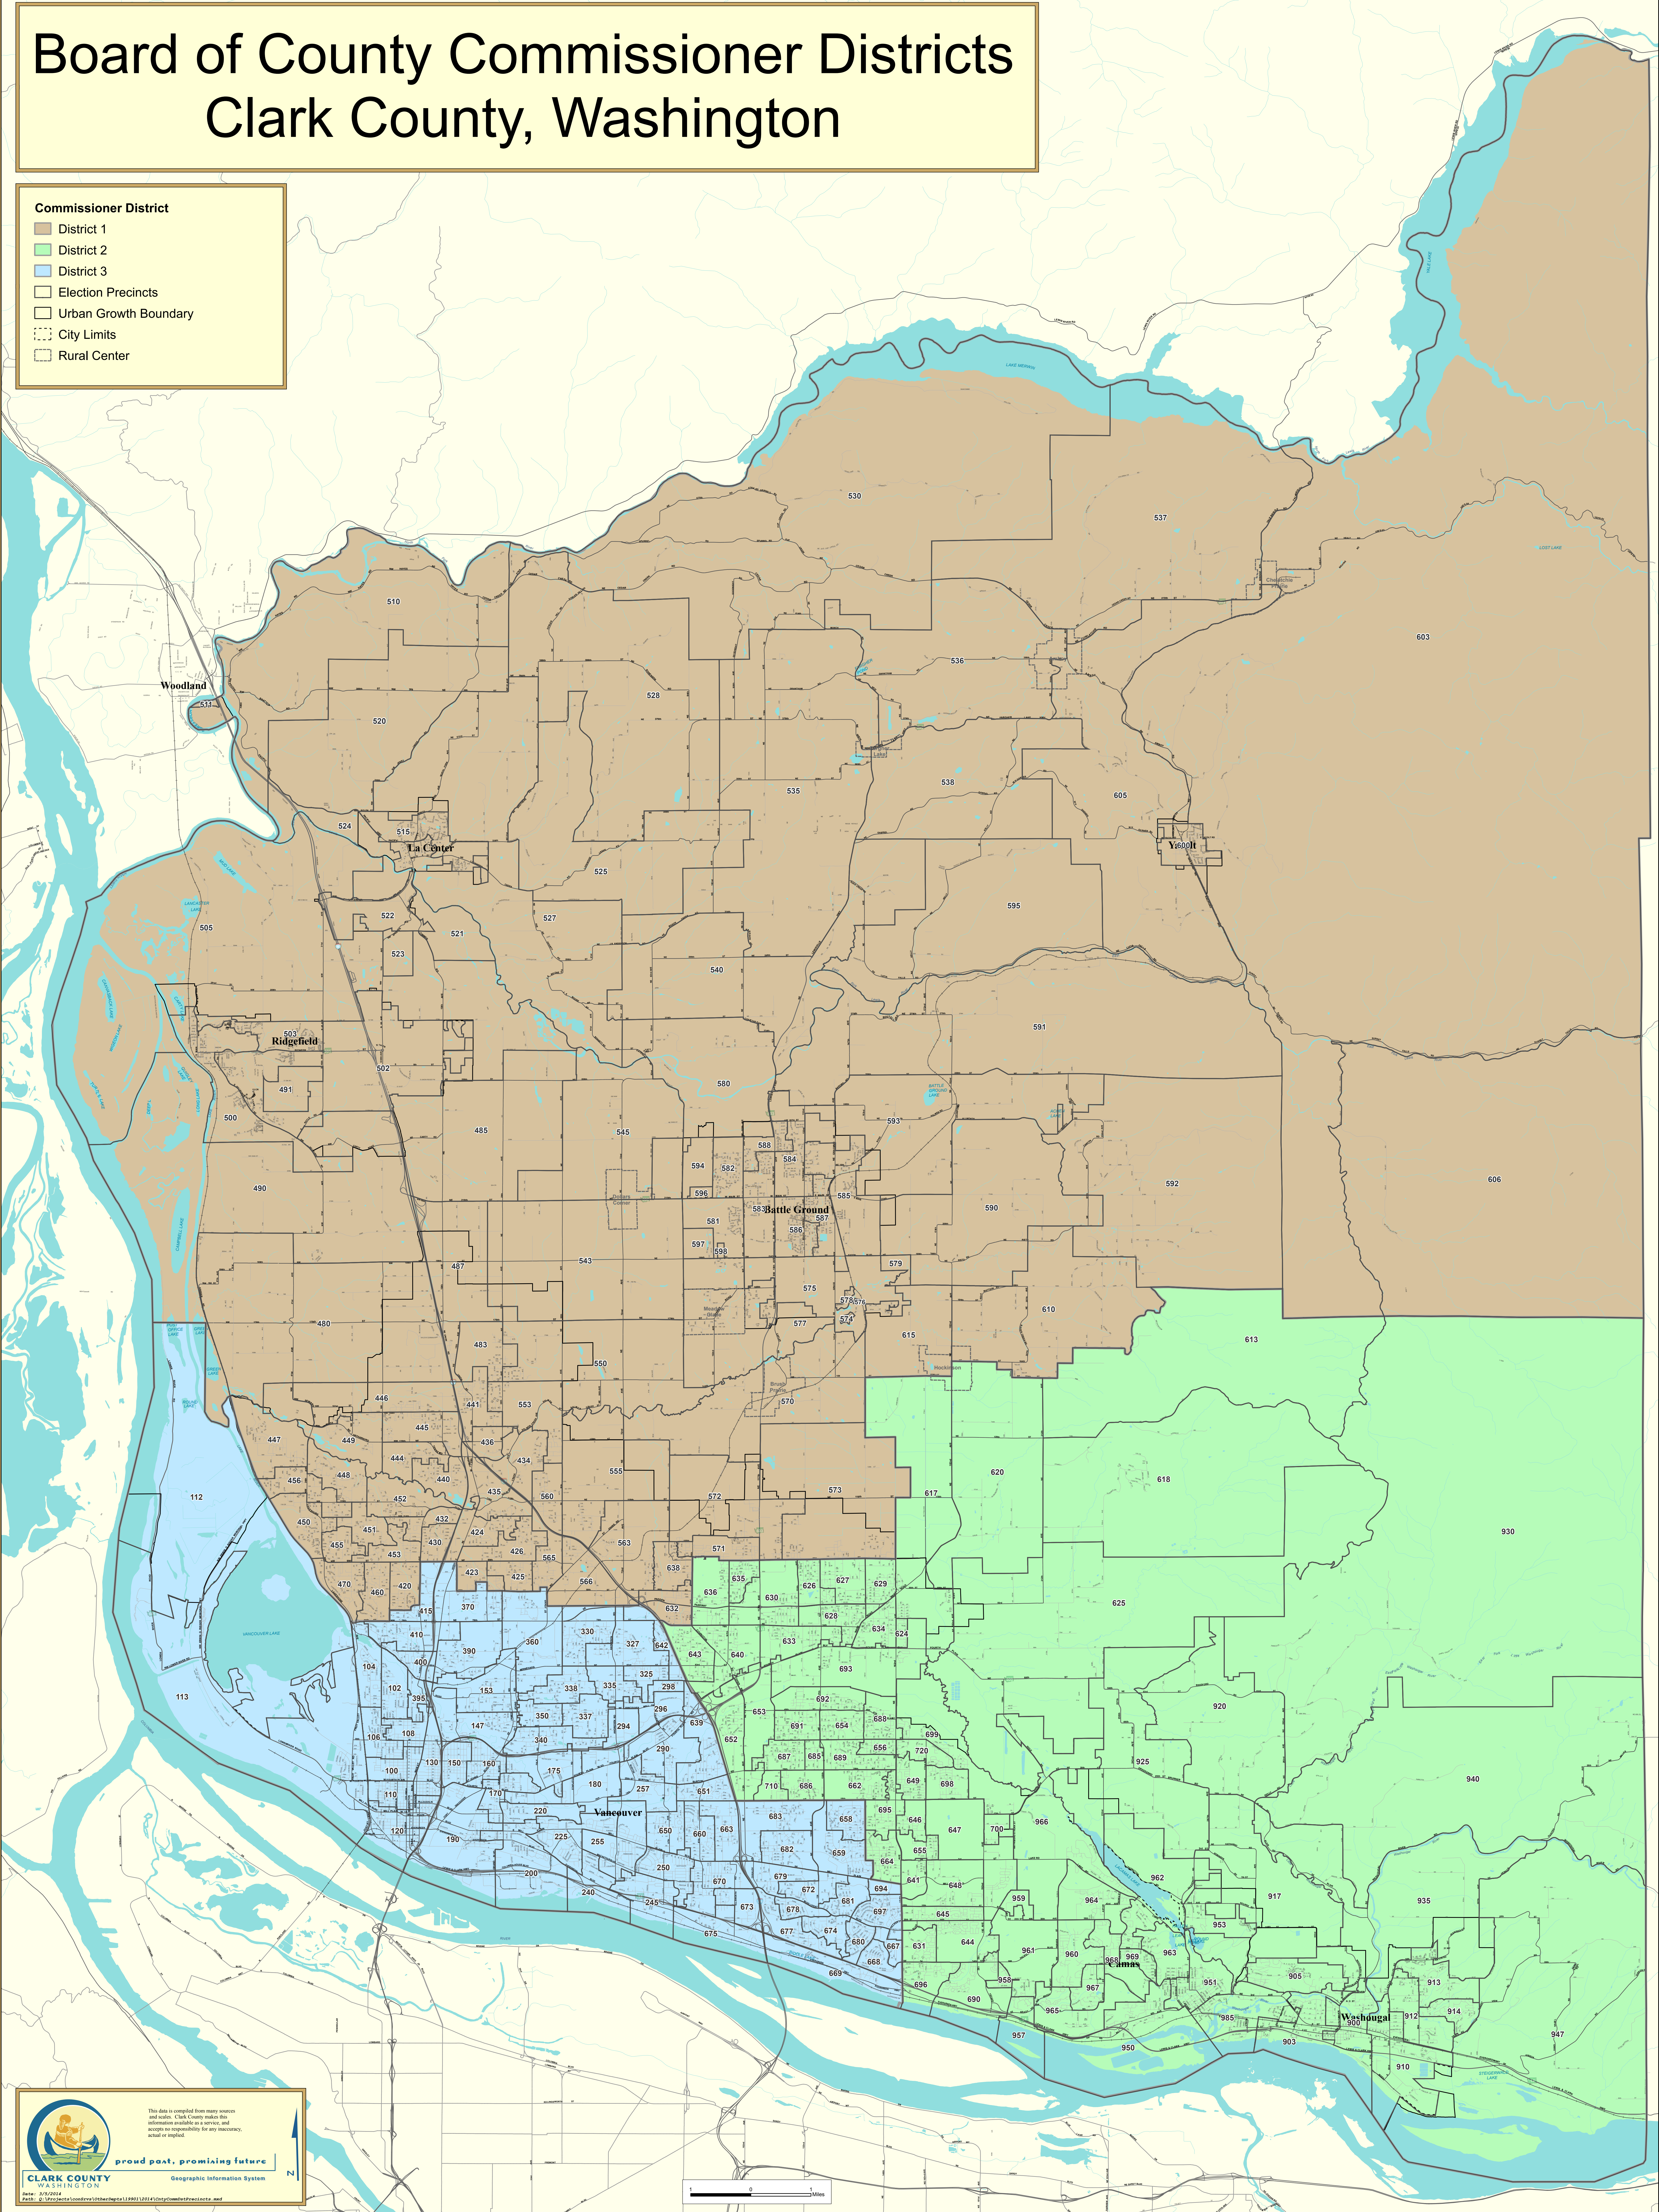

Board of County Commissioner Districts Clark County, Washington

Commissioner District

- District 1
- District 2
- District 3
- Election Precincts
- Urban Growth Boundary
- City Limits
- Rural Center

This data is compiled from many sources and is not guaranteed to be 100% accurate. Clark County makes this information available as a service, and accepts no responsibility for any inaccuracies, actual or implied.

CLARK COUNTY WASHINGTON
proud past, promising future

Geographic Information System

Date: 12/2024
Path: C:\ProgramData\ClarkCounty\GIS\12024\CityLimits\PreFinal.mxd