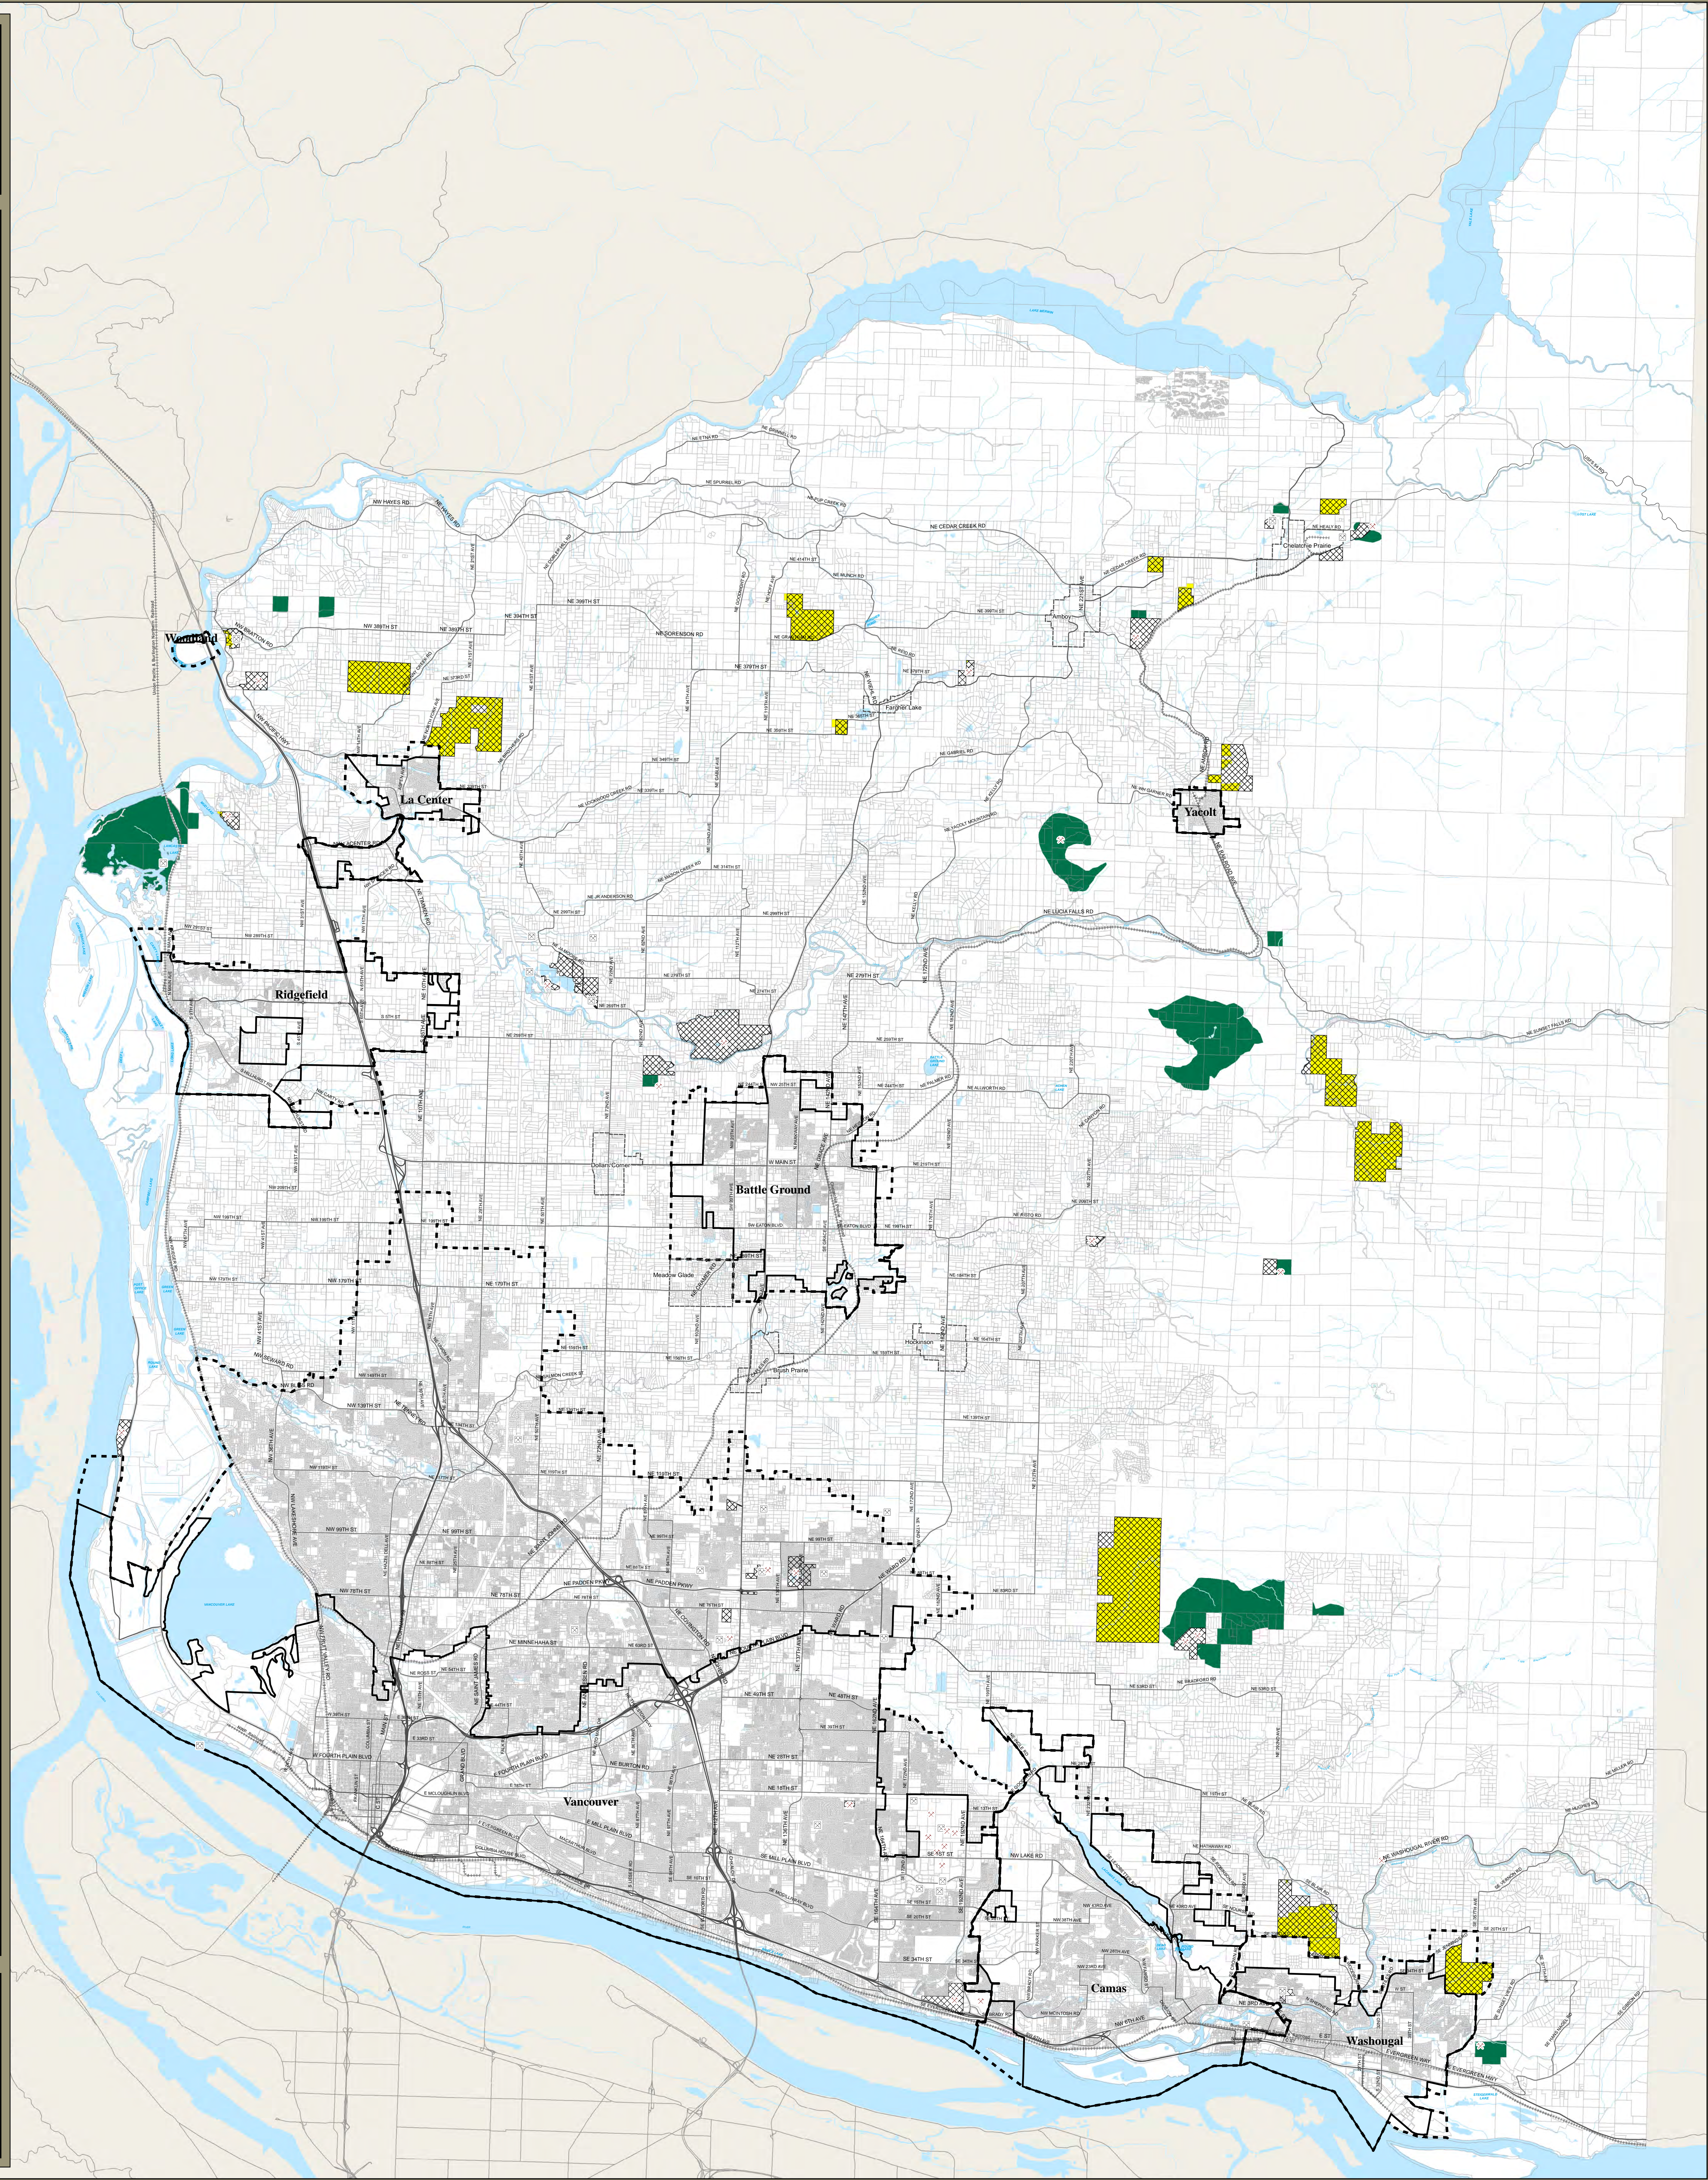

Clark County Draft Surface Mining Overlay

Key

- New Surface Mining Overlay Areas
- Removal of Surface Mining Overlay
- Existing Surface Mining Overlay
- Terminated Mine
- Active Mine
- City Limits
- Urban Growth Area(UGA) Boundary
- Rural Center

**Mineral Lands Task Force
Recommendations dated 09/04/2013**

proud past, promising future

**CLARK COUNTY
WASHINGTON**

Geographic Information System (GIS)