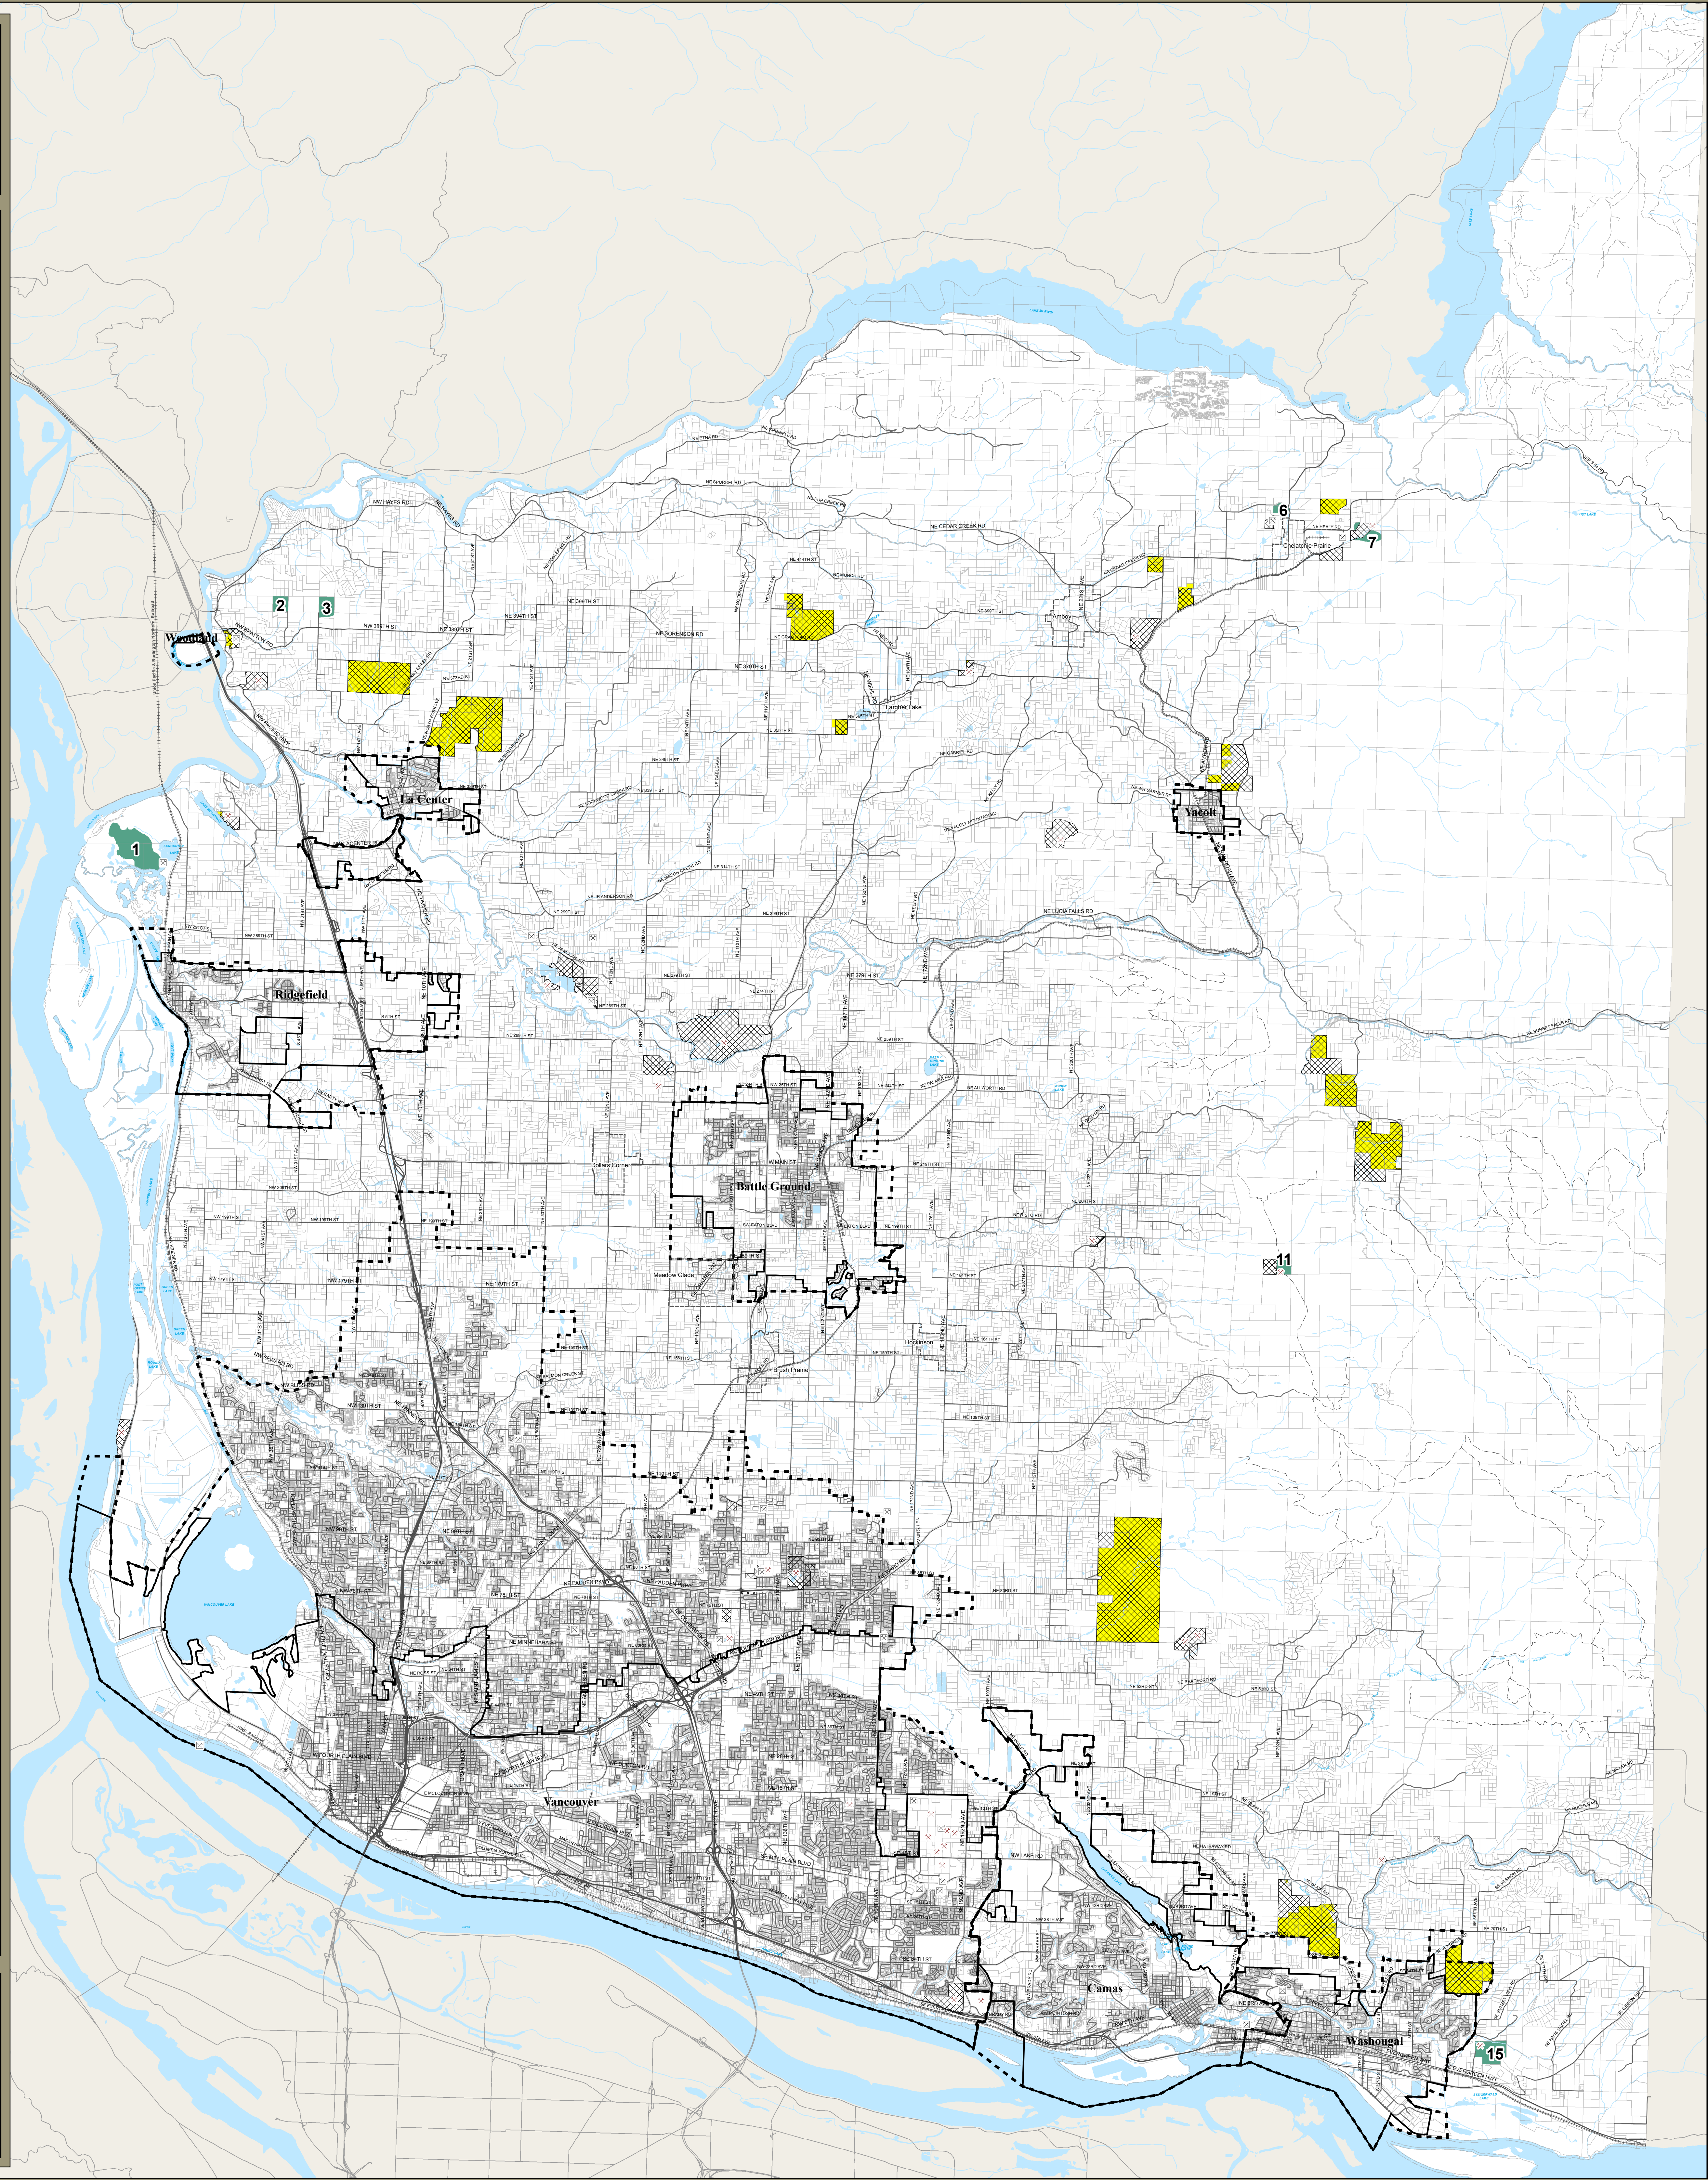

Clark County Draft Surface Mining Overlay

Key

- New Surface Mining Overlay Areas
- Removal of Surface Mining Overlay
- Existing Surface Mining Overlay
- Terminated Mine
- Active Mine
- City Limits
- Urban Growth Area(UGA) Boundary
- Rural Center

**BOCC Recommendation
07/08/2014**

proud past, promising future